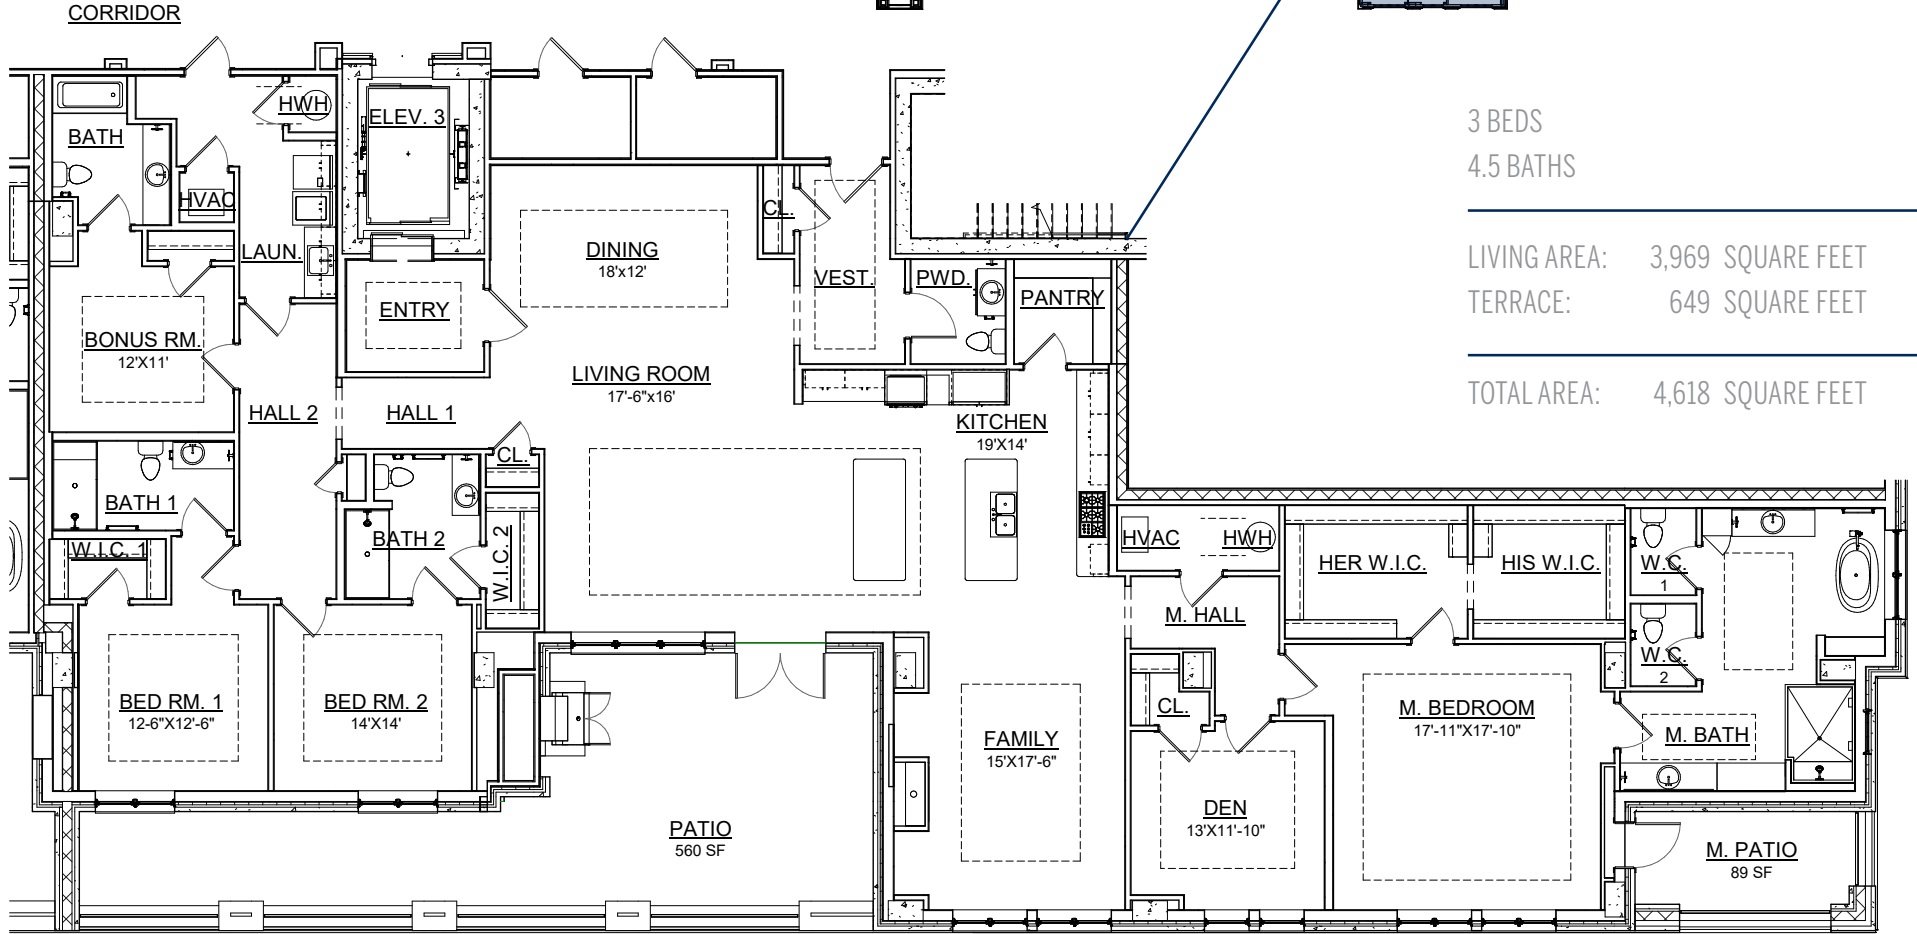

# 105

3 BEDS  
4.5 BATHS

LIVING AREA: 3,969 SQUARE FEET  
TERRACE: 649 SQUARE FEET

TOTAL AREA: 4,618 SQUARE FEET