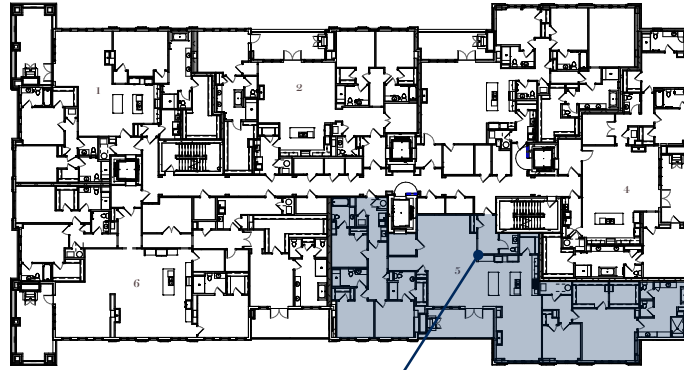

# 105

3 BEDS  
4.5 BATHS

LIVING AREA: 3,969 SQUARE FEET  
TERRACE: 649 SQUARE FEET

TOTAL AREA: 4,618 SQUARE FEET