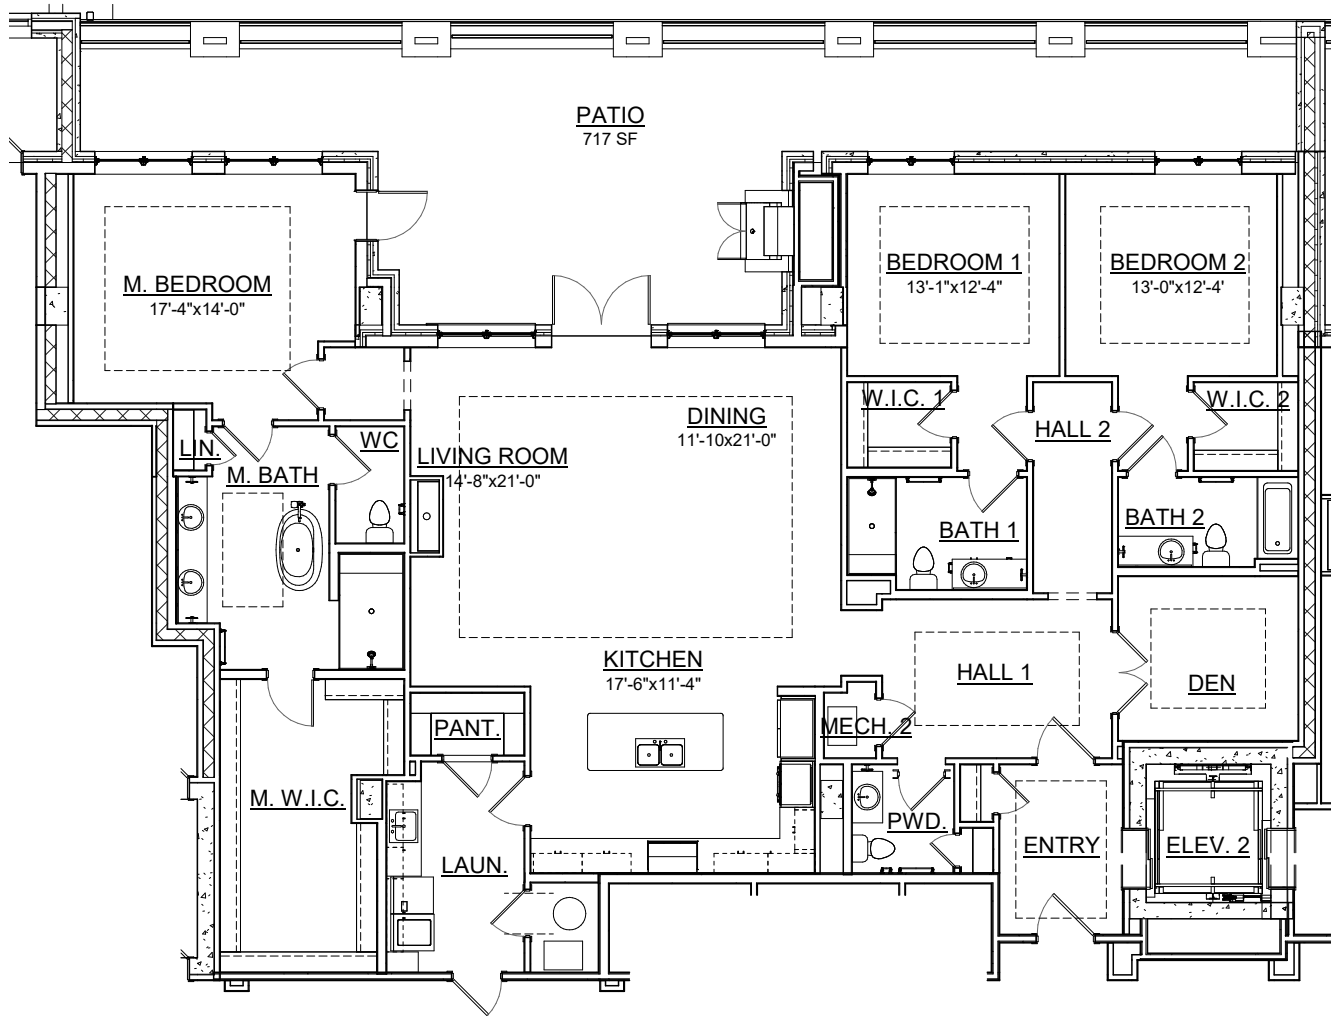

RESIDENCE
LEVEL 1

102

3 BEDS
3.5 BATHS

LIVING AREA: 2,760 SQUARE FEET

TERRACE: 717 SQUARE FEET

TOTAL AREA: 3,477 SQUARE FEET