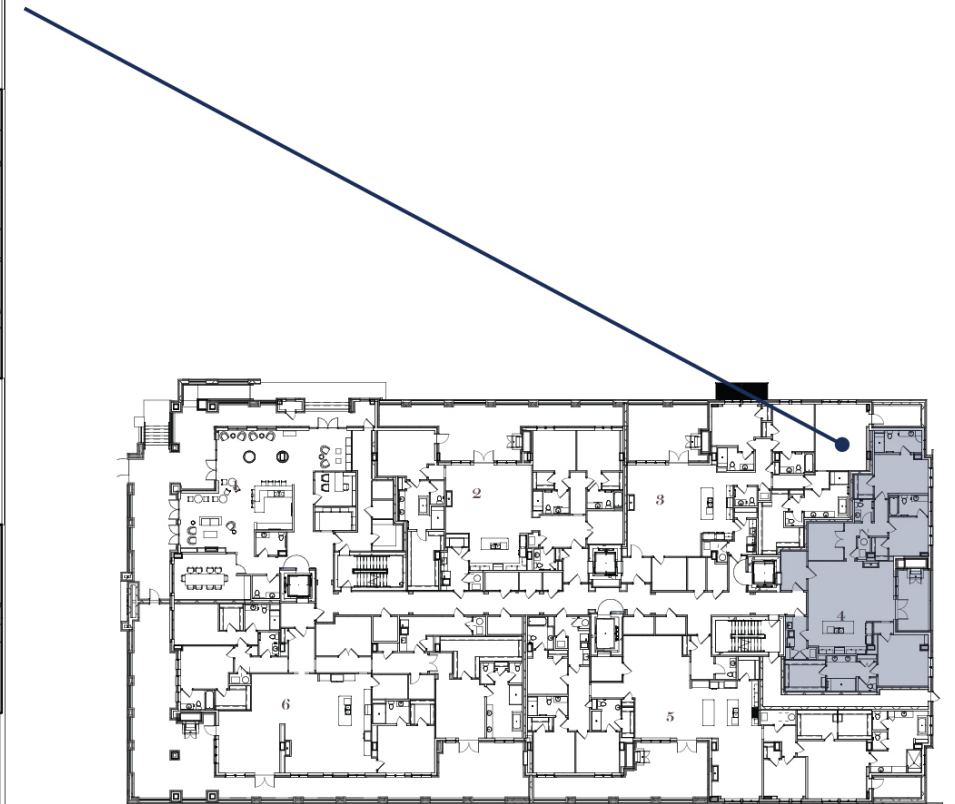

RESIDENCE  
LEVEL 1

# 4A

3 BEDS  
3.5 BATHS

---

LIVING AREA: 2,414 SQUARE FEET  
TERRACE: 172 SQUARE FEET

---

TOTAL AREA: 2,586 SQUARE FEET