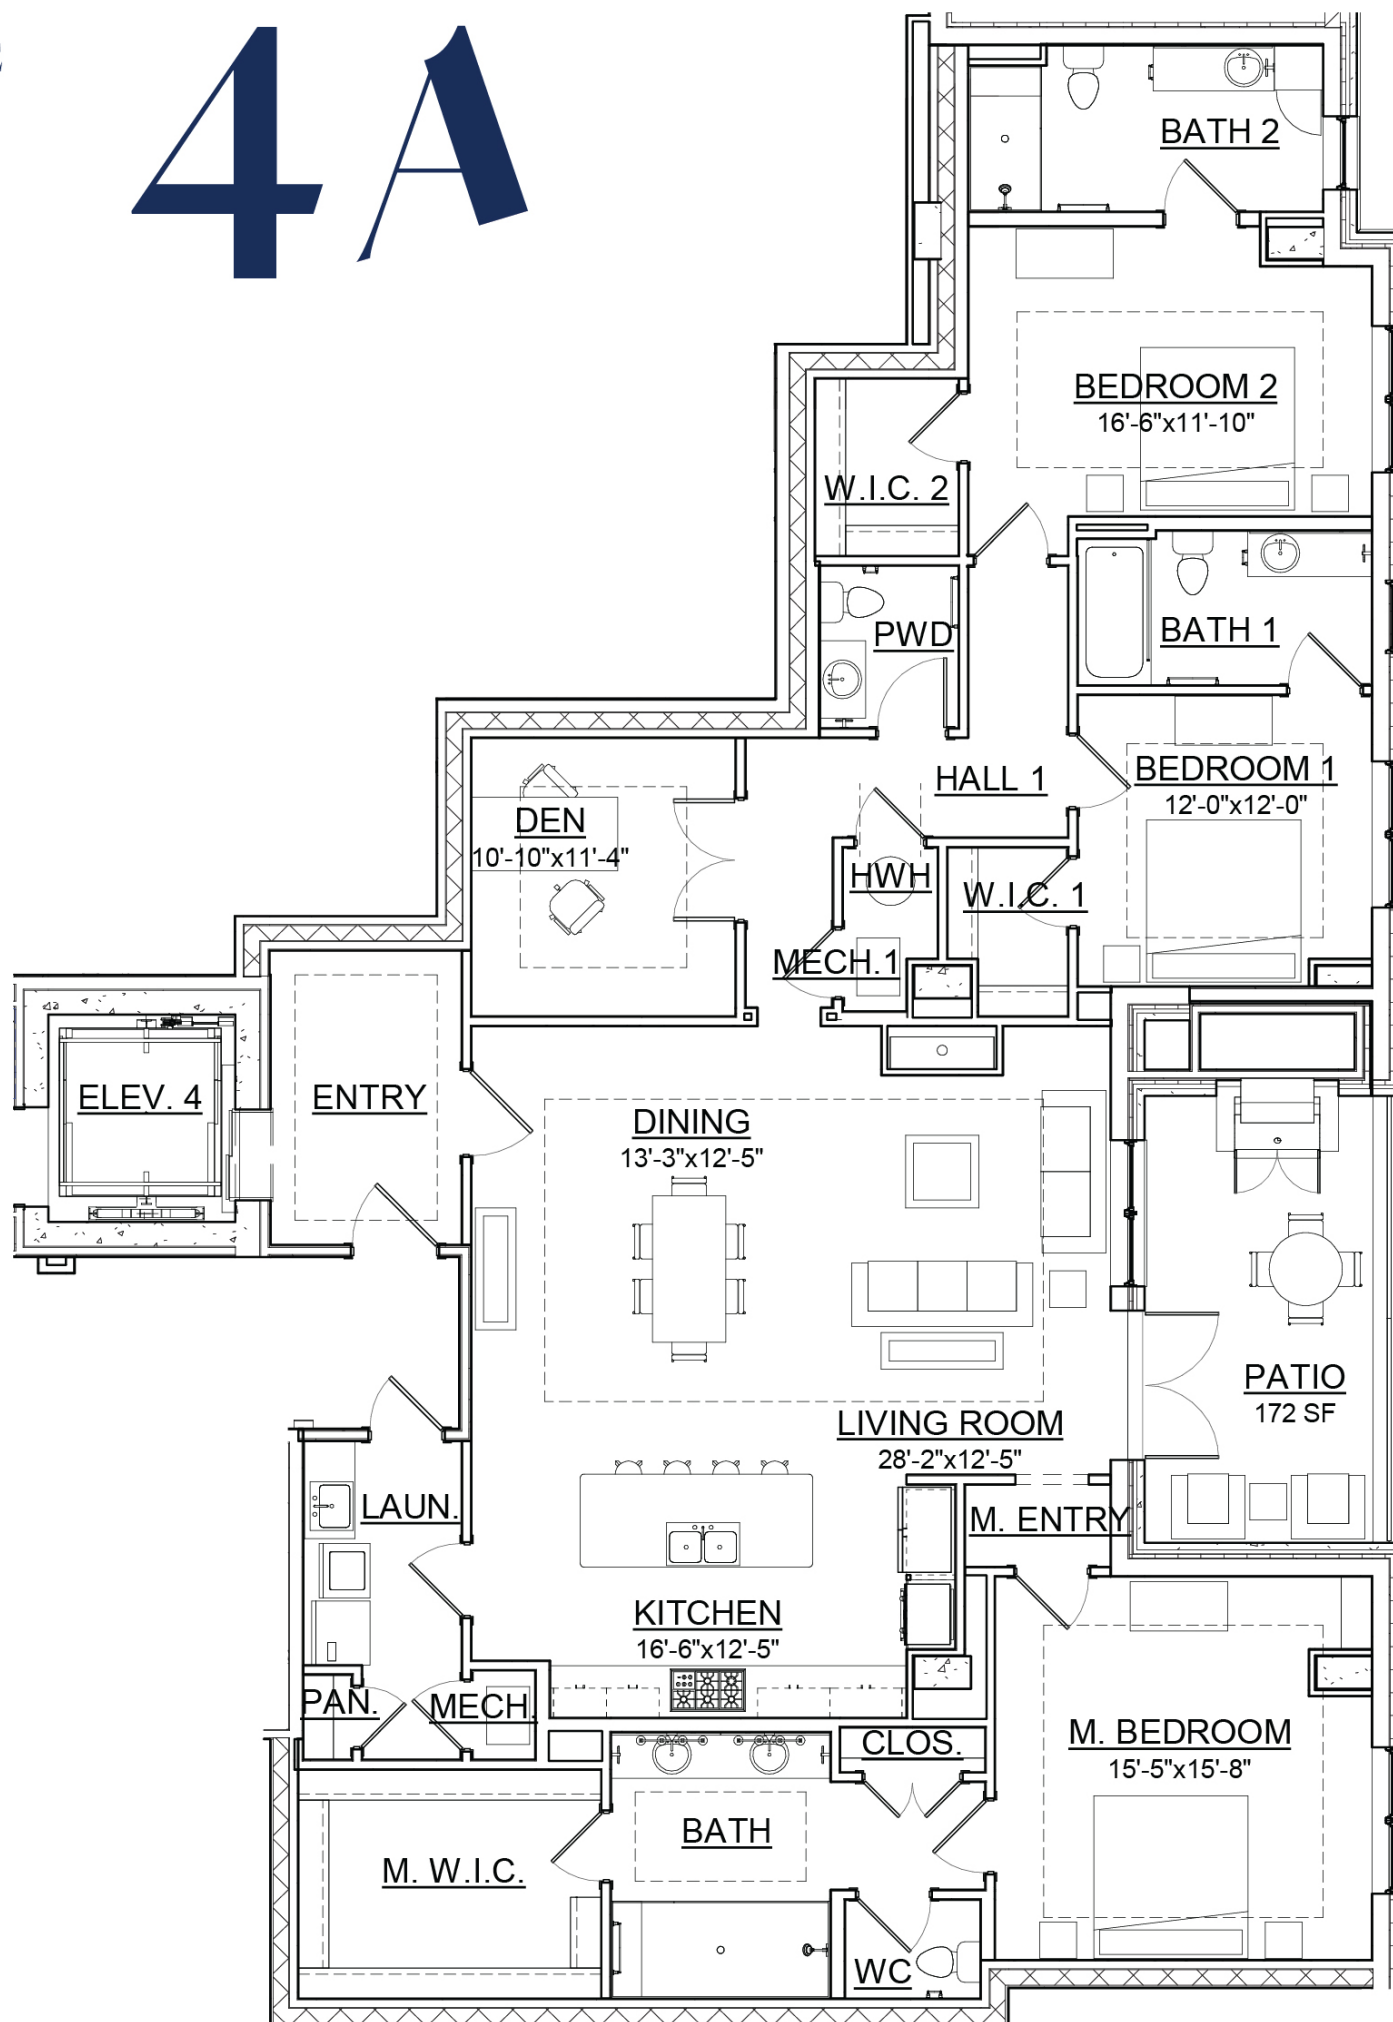

RESIDENCE  
LEVEL 1

# 4A

3 BEDS  
3.5 BATHS

---

LIVING AREA: 2,414 SQUARE FEET  
TERRACE: 172 SQUARE FEET

---

TOTAL AREA: 2,586 SQUARE FEET